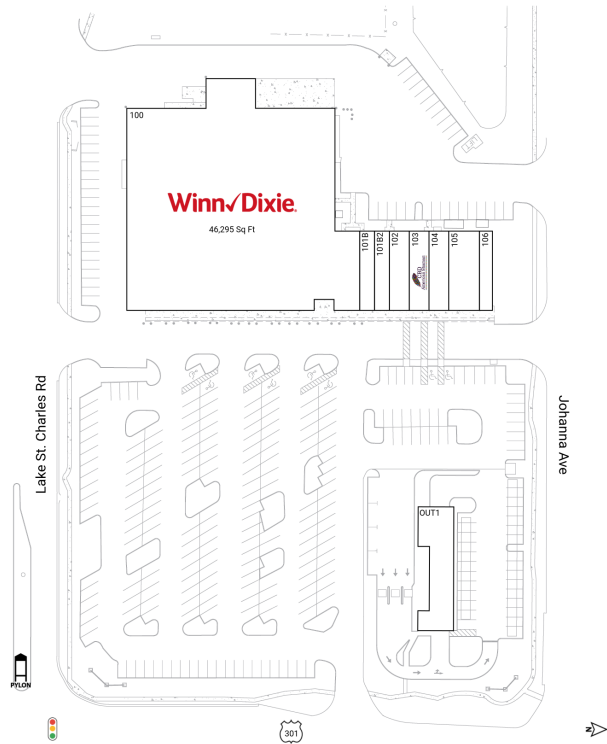

# Lake St. Charles

6913 US Highway 301 | Riverview, FL 33578

Hillsborough County Tampa-St. Petersburg-Clearwater, FL 61,015 Sq Ft

278806, -82.3281

## Current Tenants Space size listed in square feet

|       |  |        |
|-------|--|--------|
| 100   | Winn-Dixie                             | 46,295 |
| 101B  | China Star Restaurant                  | 1,200  |
| 101B2 | Cindy's Barber Shop                    | 1,200  |
| 102   | Amour Beautiful Nails, Lashes, & Brows | 1,600  |
| 103   | CBD American Shaman                    | 1,600  |
| 104   | Chris A. Castellano, DDS               | 1,600  |
| 105   | Holiday Cafe / Italian Kitchen         | 2,480  |
| 106   | Justin's Pizza                         | 1,040  |
| OUT1  | Speedy Car Wash                        | 4,000  |

This site plan is for illustrative and information purposes only, showing the general layout of the shopping center; and is not a legal survey. Brixmor makes no representation or warranty that the shopping center is exactly as depicted as site conditions and tenant mix are subject to change over time.